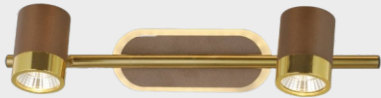

— **DECORATIVE LIGHTS** —

DECORATIVE LIGHTS

NeptuneTM
LIGHTS
ILLUMINATE YOUR LIFE

Neptune™
LIGHTS

ILLUMINATE YOUR LIFE

TO LIGHTEN UP YOUR HOME

NEW ARRIVAL LIGHTS

The Modern Living

- | Product Code: 8719-1
- | Dimensions: 16CM
- | Body Color: GD
- | PRODUCT MATERIAL: IRON
- | Power: LED 5W
- | MRP: 2500/-
- | CCT: 3 COLORS

The Modern Living

- | Product Code: 8719-2
- | Power: LED 22W
- | Dimensions: 36CM
- | MRP: 3850/-
- | Body Color: GD
- | CCT: 3 COLORS
- | PRODUCT MATERIAL: IRON

NEW ARRIVAL LIGHTS

The Modern Living

- | Product Code: 8719-3
- | Power: LED 27W
- | Dimensions: 56 CM
- | MRP: 4900/-
- | Body Color: GD
- | CCT: 3 COLORS
- | PRODUCT MATERIAL: IRON

The Modern Living

- | Product Code: 8720-1
- | Dimensions: 16 CM
- | Body Color: GD
- | PRODUCT MATERIAL: IRON
- | Power: 5W
- | MRP: 2500/-
- | CCT: 3 COLORS