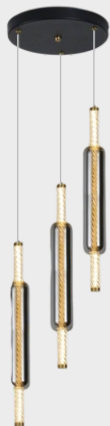

The Modern Living