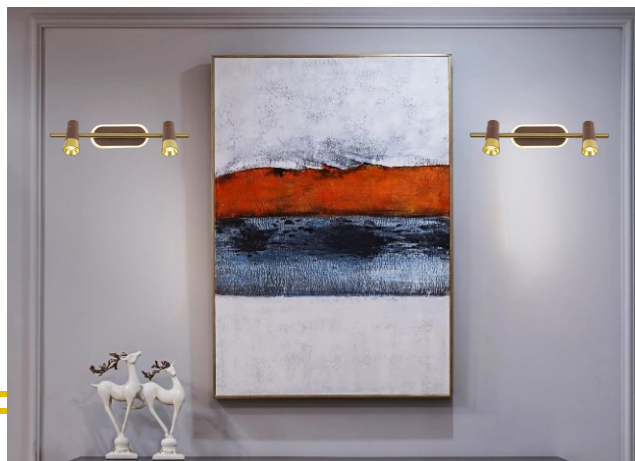

- | Product Code: 8720-2
- | Power: 22W
- | Dimensions: 36 CM
- | MRP: 3850/-
- | Body Color: GD
- | CCT: 3 COLORS
- | PRODUCT MATERIAL: IRON