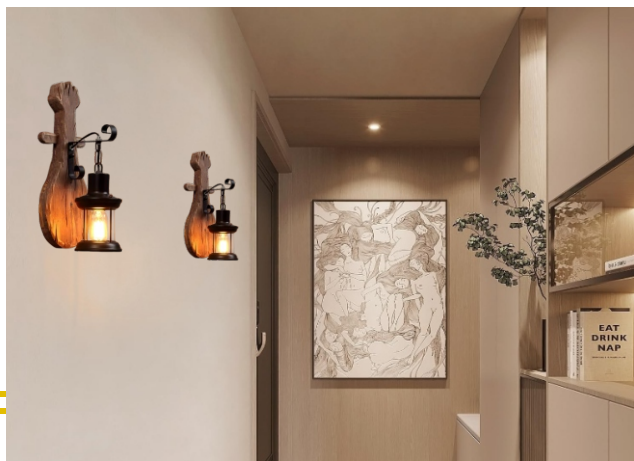

NEW ARRIVAL LIGHTS

The Modern Living

- | Product Code: MZ-139
- | Power: E27
- | Dimensions: 150*400MM
- | MRP: 2500/-
- | Body Color: RETRO
- | CCT:
- | PRODUCT MATERIAL: IRON+WOOD

The Modern Living

- | Product Code: MZ-141
- | Dimensions: 150*300MM
- | Body Color: RETRO
- | PRODUCT MATERIAL:
- | Power: 0
- | MRP: 2500/-
- | CCT: