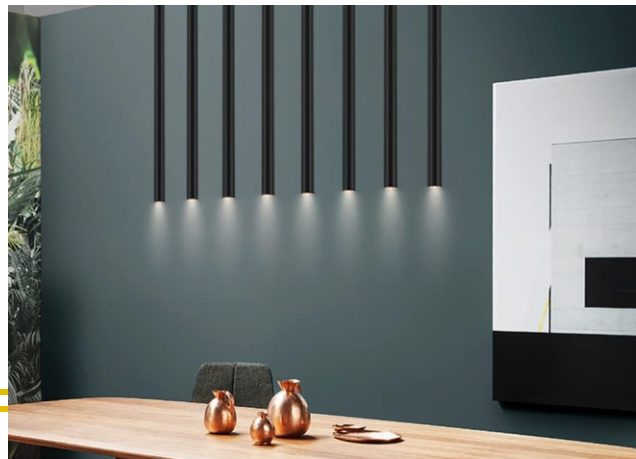

- | Product Code: QY-H1009B-L | Power: LED 3000K
- | Dimensions: 25*600MM | MRP: 2600/-
- | Body Color: BK | CCT:
- | PRODUCT MATERIAL: ALUMINUM