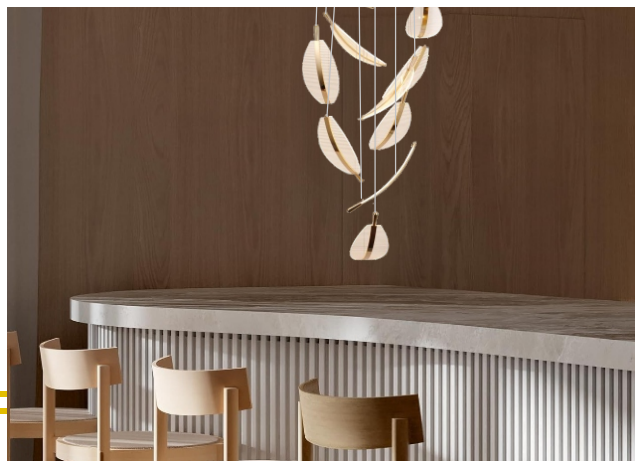

- | Product Code: T630/4
- | Power: LED 24W
- | Dimensions:
- | MRP: 18900/-
- | Body Color: FGD
- | CCT: 3 COLORS
- | PRODUCT MATERIAL: IRON+ACRYLIC+ALUMINUM

NEW ARRIVAL LIGHTS

The Modern Living

- | Product Code: T602/10
- | Power: LED 100W
- | Dimensions:
- | MRP: 49000/-
- | Body Color: FGD
- | CCT: 3 COLORS
- | PRODUCT MATERIAL: IRON+ACRYLIC+ALUMINUM