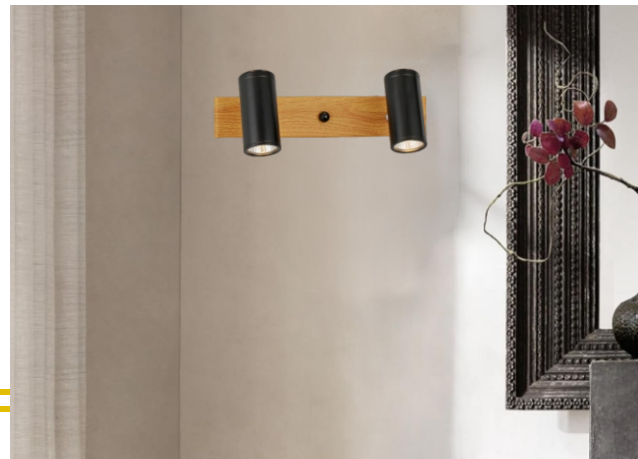

- | Product Code: 8151-2
- | Dimensions: 36 CM
- | Body Color: BK
- | PRODUCT MATERIAL: IRON
- | Power: LED 10W
- | MRP: 3400/-
- | CCT: 3 COLORS