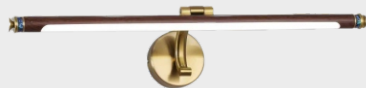

NEW ARRIVAL LIGHTS

The Modern Living