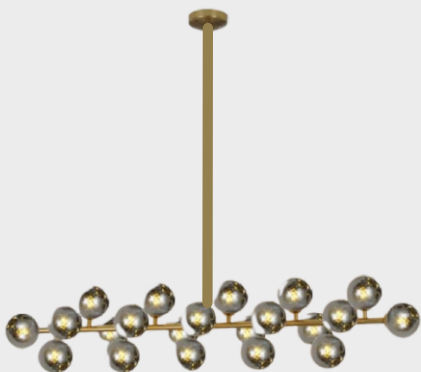

The Modern Living