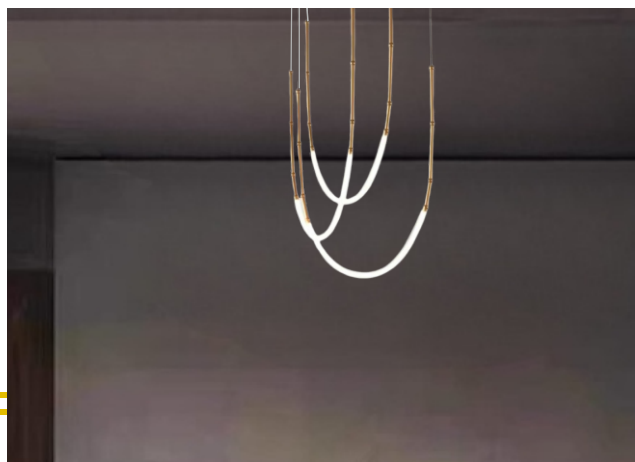

NEW ARRIVAL LIGHTS

The Modern Living

- | Product Code: D2803-B
- | Dimensions: 2M
- | Body Color: BK
- | PRODUCT MATERIAL: IRON
- | Power: LED
- | MRP: 7000/-
- | CCT: 3000K

NEW ARRIVAL LIGHTS

The Modern Living