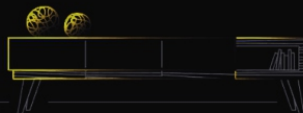

— **DECORATIVE LIGHTS** —

DECORATIVE LIGHTS

NeptuneTM
LIGHTS
ILLUMINATE YOUR LIFE

Neptune™
LIGHTS

ILLUMINATE YOUR LIFE

TO LIGHTEN UP YOUR HOME

The Modern Living

- | Product Code: 2049-1
- | Power: E27
- | Dimensions: 95*35cm
- | MRP: 4700/-
- | Body Color: WOOD
- | CCT:
- | PRODUCT MATERIAL: WOOD