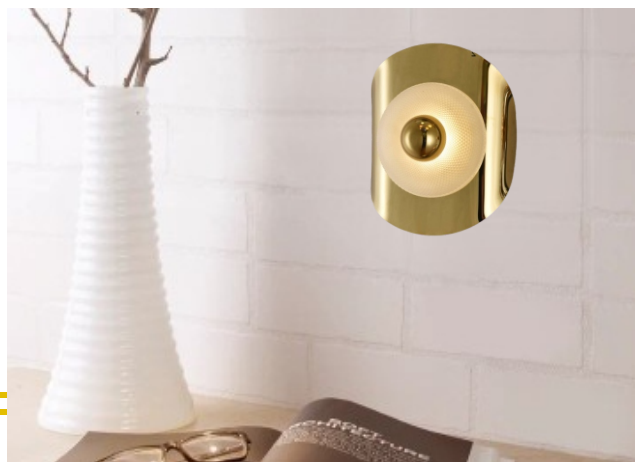

| Product Code: 6572

| Power: LED 6W+6W*2

| Dimensions: 250*230*100mm | MRP: 3400/-

| Body Color: GD

| CCT: 3 COLORS

| PRODUCT MATERIAL: HARDWARE+GLASS
+STAINLESS STEEL