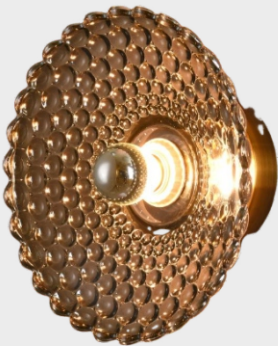

NEW ARRIVAL LIGHTS

The Modern Living