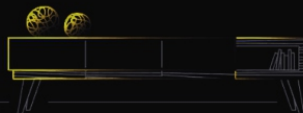

— **DECORATIVE LIGHTS** —

DECORATIVE LIGHTS

NeptuneTM
LIGHTS
ILLUMINATE YOUR LIFE

Neptune™
LIGHTS

ILLUMINATE YOUR LIFE

TO LIGHTEN UP YOUR HOME

The Modern Living

- | Product Code: B1834/1W | Power: E27
- | Dimensions: | MRP: 1350/-
- | Body Color: GD | CCT:
- | PRODUCT MATERIAL: IRON+GLASS