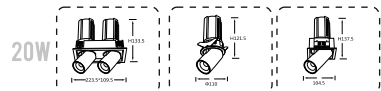

ZOOM

Model : ZOOM

Power	Dimension	Cut Size (MM)	Beam Angle	Body Shape	Body Colour
15W	D110xH90	98mm	38°	Round	WH, BK
30W	D165xH140	148mm	38°	Round	WH, BK

SPY

Model : SPY

Power	Dimension	Cut Size (MM)	Beam Angle	Body Shape	Body Colour
7W	D61.6xH79	55mm	24°	Round	WH, BK
7W	D63.5x63.5xH87.5	55x55mm	24°	Square	WH, BK
12W	D84xH100.5	75mm	38°	Round	WH, BK
12W	D84x84xH111.5	75mm	38°	Square	WH, BK
20W	D110xH121.5	95mm	38°	Round	WH, BK
20W	D104.5xH137.5	95mm	38°	Square	WH, BK
2x7W	D129.5x68.5xH84	120x55mm	24°	Rectangle	WH, BK
2x12W	D180x90.5xH111.7	165x75mm	38°	Rectangle	WH, BK
2x20W	D223.5x109.5xH133.5	210x92mm	38°	Rectangle	WH, BK