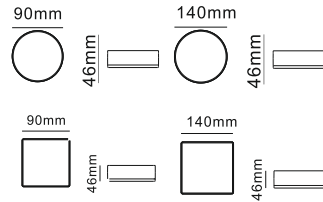

Model : NL-4008

Power	Dimension	Body Colour
8W	D90x46(RD)	BLACK
8W	D90x90x46(SQ)	BLACK
15W	D140xH46(RD)	BLACK
15W	D140x140xH46(SQ)	BLACK

3K 4K 6K