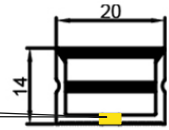

Model : SL2014

Dimension

10mm
PCB

End Cap