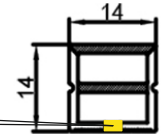

Model : SL1414

Dimension

8mm
PCB

End Cap