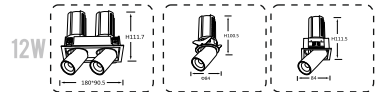

3K 4K 6K BL RE GR PK

TINY

Model : TINY

Power	Dimension	Cut Size (MM)	Beam Angle	Body Shape	Body Colour
2W	D35xH30	30mm	40°	Round/ Square	White

ZEST

Model : ZEST

Power	Dimension	Cut Size (MM)	Beam Angle	Body Shape	Body Colour
7W	D42xH56	36mm	38°	Round	WH, BK

ZOOM

Model : ZOOM

Power	Dimension	Cut Size (MM)	Beam Angle	Body Shape	Body Colour
15W	D110xH90	98mm	38°	Round	WH, BK
30W	D165xH140	148mm	38°	Round	WH, BK

SPY

Model : SPY

Power	Dimension	Cut Size (MM)	Beam Angle	Body Shape	Body Colour
7W	D61.6xH79	55mm	24°	Round	WH, BK
7W	D63.5x63.5xH87.5	55x55mm	24°	Square	WH, BK
12W	D84xH100.5	75mm	38°	Round	WH, BK
12W	D84x84xH111.5	75mm	38°	Square	WH, BK
20W	D110xH121.5	95mm	38°	Round	WH, BK
20W	D104.5xH137.5	95mm	38°	Square	WH, BK
2x7W	D129.5x68.5xH84	120x55mm	24°	Rectangle	WH, BK
2x12W	D180x90.5xH111.7	165x75mm	38°	Rectangle	WH, BK
2x20W	D223.5x109.5xH133.5	210x92mm	38°	Rectangle	WH, BK