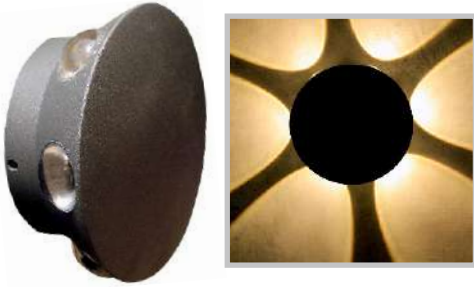

Model : NL-4012

Power	Dimension	Body Colour
4x3W	D100x90	GREY

3000K

NL-4504

Model : NL-4504

Power	Dimension	Body Colour
1x2W	80x38x70	GREY
1x4W	115x38x78	GREY
1x6W	168x38x58	GREY

3000K

NL-6006