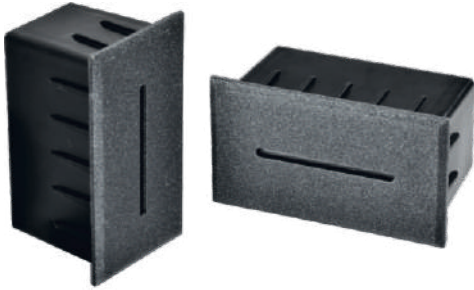

NL-2005

Model : NL-2005

Power	Dimension	Cut Size (MM)	Body Colour
3W	D103x58x55	98x53x50	GREY