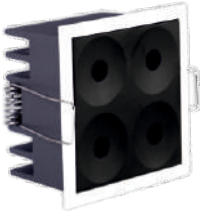

8RT3

12RT5

Model : RAY

Power	Dimension	Cut Size (MM)	Beam Angle	Body Shape	Body Colour	Product Code
8W	D100x40xH42.2	95x35mm	30°	RECTANGLE	WH, BK	8RT3
10W	D70x70xH42.2	65x65mm	30°	SQUARE	WH, BK	10SQ4
12W	D160x40xH42.2	155x35mm	30°	RECTANGLE	WH, BK	12RT5
18W	D100x100xH42.2	95x95mm	30°	SQUARE	WH, BK	18SQ9

3K 4K 6K