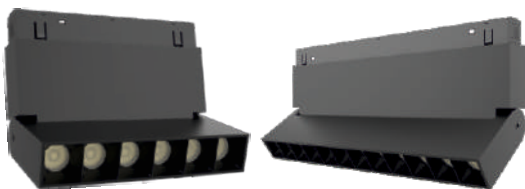

3000K 4000K 5000K

NL-MT04

Model : NL-MT04

Power	Dimensions (mm)	Led Brand	Beam Angle
6W	L113xW24xH108	Osram	24°
12W	L221xW24xH125	Osram	24°

3000K 4000K 5000K

NL-MT05

Model : NL-MT05

Power	Dimensions (mm)	Led Brand	Beam Angle
7W	φ40XL300	Cree	24°