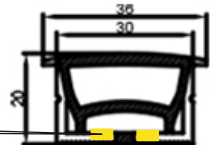

Model : SL3020F

Dimension

10mm x 2
PCB

End Cap