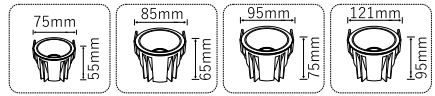

INDOOR LIGHT

Grace Or

Model : GRACE

Power	Dimension	Cut Size (MM)	Beam Angle	Body Shape	Body Colour
7W	D59xH65	50mm	40°	Round	WH, BK COPPER(RG)
12W	D85xH80	75mm	38°	Round	WH, BK COPPER(RG)
18W	D100xH100	90mm	60°	Round	WH, BK COPPER(RG)

3K 4K 5K 6K

GRACE DR

Model : GRACE DR

Power	Dimension	Cut Size (MM)	Beam Angle	Body Shape	Body Colour
7W	D75xH55	60mm	38°	Round	WH, BK
12W	D85xH65	75mm	38°	Round	WH, BK
20W	D95xH75	85mm	38°	Round	WH, BK

3K 4K 5K 6K

REFLECTOR COLOR:

GRACE CR

Model : GRACE CR

Power	Dimension	Cut Size (MM)	Beam Angle	Body Shape	Body Colour
7W	D75xH55	60mm	38°	Round	WH, BK
12W	D85xH65	75mm	38°	Round	WH, BK
20W	D95xH75	85mm	38°	Round	WH, BK
30W	D121xH95	110 mm	38°	Round	WH, BK

3K 4K 5K 6K

REFLECTOR COLOR:

GRACE TL

Model : GRACE TL

Power	Dimension	Cut Size (MM)	Beam Angle	Body Shape	Body Colour
7W	D85xH55	75mm	38°	Round	WH, BK
12W	D98xH65	88mm	38°	Round	WH, BK

Left - Right Tiltable