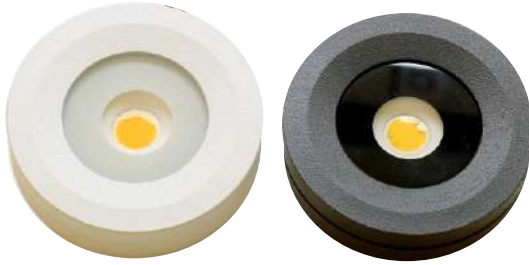

NL-2525

Model : NL-2525

Power	Dimension	Body Colour
3W	D60x15	WH, BK

3K 4K 6K

NL-3535

Model : NL-3535

Power	Dimension	Body Colour
10W	D70xH95	BLACK
15W	D75xH110	BLACK

3K 4K 6K