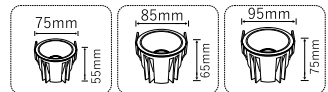

INDOOR LIGHT

Grace Or

Model : GRACE

Power	Dimension	Cut Size (MM)	Beam Angle	Body Shape	Body Colour
7W	D59xH65	50mm	40°	Round	WH, BK COPPER(RG)
12W	D85xH80	75mm	38°	Round	WH, BK COPPER(RG)
18W	D100xH100	90mm	60°	Round	WH, BK COPPER(RG)

3K 4K 5K 6K

GRACE DR

Model : GRACE DR

Power	Dimension	Cut Size (MM)	Beam Angle	Body Shape	Body Colour
7W	D75xH55	60mm	38°	Round	WH, BK
12W	D85xH65	75mm	38°	Round	WH, BK
20W	D95xH75	85mm	38°	Round	WH, BK

3K 4K 5K 6K

REFLECTOR COLOR:

GRACE CR

Model : GRACE CR

Power	Dimension	Cut Size (MM)	Beam Angle	Body Shape	Body Colour
7W	D75xH55	60mm	38°	Round	WH, BK
12W	D85xH65	75mm	38°	Round	WH, BK
20W	D95xH75	85mm	38°	Round	WH, BK
30W	D121xH95	110 mm	38°	Round	WH, BK

3K 4K 5K 6K

Model : TRITON

Power	Dimension	Cut Size (MM)	Beam Angle	Body Shape	Body Colour
3W	D64xH49	55mm	60°	Round	WH, BK
7W	D85xH60	70mm	60°	Round	WH, BK
12W	D90xH60	70mm	60°	Round	WH, BK
18W	D108xH70	92mm	60°	Round	WH, BK
24W	D128xH80	115mm	60°	Round	WH, BK
30W	D160xH102	135mm	60°	Round	WH, BK
50W	D170xH120	150mm	60°	Round	WHITE