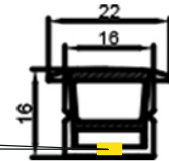

Model : SL1616F

Dimension

8mm
PCB

End Cap