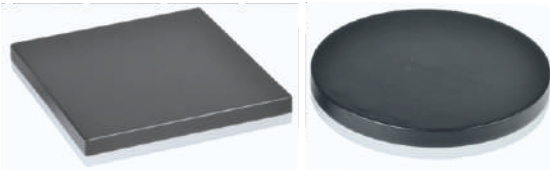

Model : NL-36WL

Power	Dimension	Body Colour
07W	150x150xH45 (SQ)	GREY
07W	150xH45 (RD)	GREY

3000K