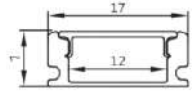

Model : 17MM SF

Length	Body Color	Dimension
2 MTR/3 MTR	ANODIZED