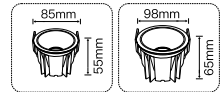

INDOOR LIGHT

Grace Or

Model : GRACE

Power	Dimension	Cut Size (MM)	Beam Angle	Body Shape	Body Colour
7W	D59xH65	50mm	40°	Round	WH, BK COPPER(RG)
12W	D85xH80	75mm	38°	Round	WH, BK COPPER(RG)
18W	D100xH100	90mm	60°	Round	WH, BK COPPER(RG)

3K 4K 5K 6K

GRACE DR

Model : GRACE DR

Power	Dimension	Cut Size (MM)	Beam Angle	Body Shape	Body Colour
7W	D75xH55	60mm	38°	Round	WH, BK
12W	D85xH65	75mm	38°	Round	WH, BK
20W	D95xH75	85mm	38°	Round	WH, BK

3K 4K 5K 6K

3K 4K 5K 6K

REFLECTOR COLOR:

GRACE TL

Model : GRACE TL

Power	Dimension	Cut Size (MM)	Beam Angle	Body Shape	Body Colour
7W	D85xH55	75mm	38°	Round	WH, BK
12W	D98xH65	88mm	38°	Round	WH, BK

Left - Right Tiltable

3K 4K 5K 6K

Model : TRITON

Power	Dimension	Cut Size (MM)	Beam Angle	Body Shape	Body Colour
3W	D64xH49	55mm	60°	Round	WH, BK
7W	D85xH60	70mm	60°	Round	WH, BK
12W	D90xH60	70mm	60°	Round	WH, BK
18W	D108xH70	92mm	60°	Round	WH, BK
24W	D128xH80	115mm	60°	Round	WH, BK
30W	D160xH102	135mm	60°	Round	WH, BK
50W	D170xH120	150mm	60°	Round	WHITE