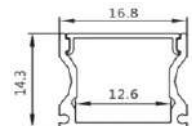

Model : 17MM DIP SF

Length	Body Color	Dimension
3 MTR	ANODIZED