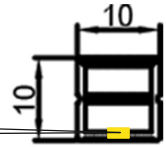

Length	Body Color	Dimension
3 MTR	ANODIZED	

SILICONE (NEON EMPTY)

NL-SL1010

Model : SL1010

Dimension

5mm
PCB

End Cap

Mounting Back Clip