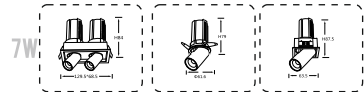

ZOOM

Model : ZOOM

Power	Dimension	Cut Size (MM)	Beam Angle	Body Shape	Body Colour
15W	D110xH90	98mm	38°	Round	WH, BK
30W	D165xH140	148mm	38°	Round	WH, BK

SPY

Model : SPY

Power	Dimension	Cut Size (MM)	Beam Angle	Body Shape	Body Colour
7W	D61.6xH79	55mm	24°	Round	WH, BK
7W	D63.5x63.5xH87.5	55x55mm	24°	Square	WH, BK
12W	D84xH100.5	75mm	38°	Round	WH, BK
12W	D84x84xH111.5	75mm	38°	Square	WH, BK
20W	D110xH121.5	95mm	38°	Round	WH, BK
20W	D104.5xH137.5	95mm	38°	Square	WH, BK
2x7W	D129.5x68.5xH84	120x55mm	24°	Rectangle	WH, BK
2x12W	D180x90.5xH111.7	165x75mm	38°	Rectangle	WH, BK
2x20W	D223.5x109.5xH133.5	210x92mm	38°	Rectangle	WH, BK