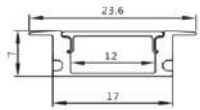

Model : 17MM CON

Length	Body Color	Dimension
2 MTR/3 MTR	ANODIZED