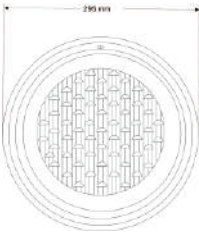

Model : NL-3018

Power	Dimension	Body Colour
7W	109x159X64	GREY

NL-8012

Model : NL-8012

Power	Dimension	Body Colour
12W	120X56	GREY

Twist The Light & Feel The Change

UNDERWATER

SWIMMING POOL LIGHT