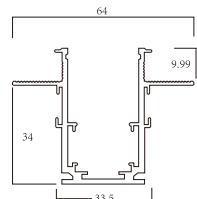

Dimensions

(mm)

L1000xW62xH50

(1MTR)

L2000xW62xH50

(2MTR)

L3000xW62xH50

(3MTR)