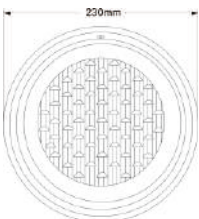

Model : NL-3018

Power	Dimension	Body Colour
7W	109x159X64	GREY

NL-8012

Model : NL-8012

Power	Dimension	Body Colour
12W	120X56	GREY

Twist The Light & Feel The Change

UNDERWATER

SWIMMING POOL LIGHT