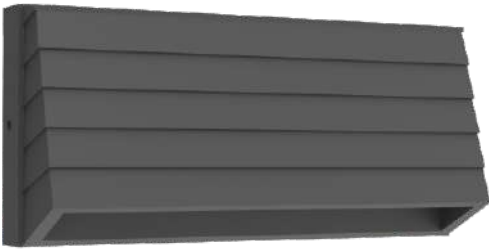

**OUTDOOR
LIGHT**

NL-2104

Model : NL-2104

Power	Dimension	Body Colour
4W	D93x71x45	GREY

3000K

NL-2108

Model : NL-2108

Power	Dimension	Body Colour
8W	D150x71x45	GREY