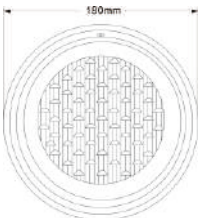

Model : NL-3018

Power	Dimension	Body Colour
7W	109x159X64	GREY

NL-8012

Model : NL-8012

Power	Dimension	Body Colour
12W	120X56	GREY

Twist The Light & Feel The Change

UNDERWATER

SWIMMING POOL LIGHT