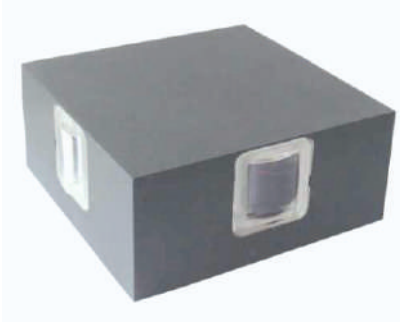

NL-2204

Model : NL-2204

Power	Dimension	Body Colour
7W	200x35x90	GREY

3000K

NL-2012SQ

Model : NL-2012SQ

Power	Dimension	Body Colour
4*3W	D100x100xH51	GREY

3000K