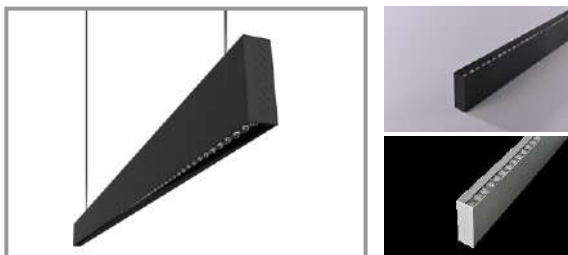

NL-LL045

Model : NL-LL045

Power	Dimension	Body Colour	Beam Angle
40W	1200x75x25	WH, BK	60°

4K 5K