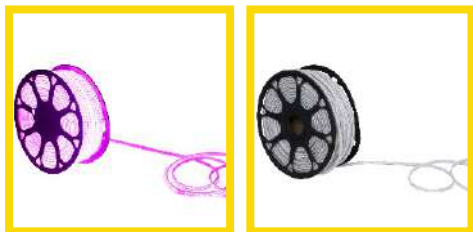

3014

LED ROPE LIGHT

Model : 3014

LED	CCT	Output
120	WW, WH, BLUE	220V
120	RED, GREEN	220V
120	PINK, RGB	220V

5730