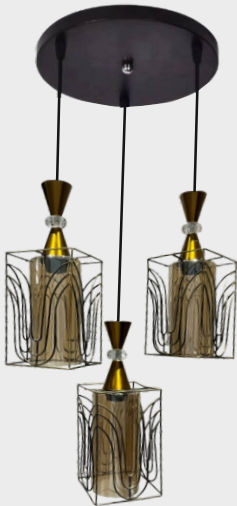

The Modern Living