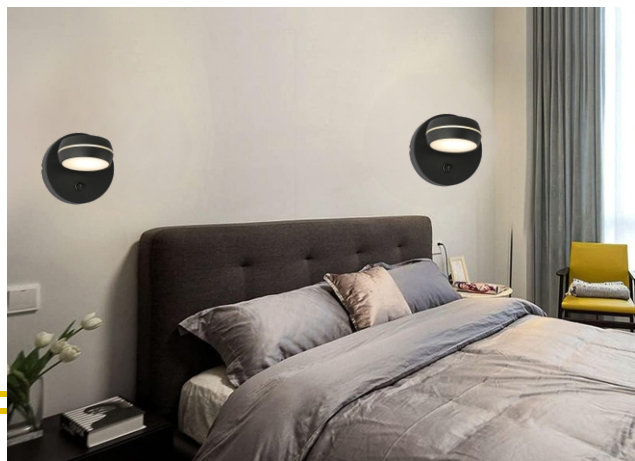

NEW ARRIVAL LIGHTS

The Modern Living

- | Product Code: 9159
- | Power: LED
- | Dimensions: 120MM
- | MRP: 2100/-
- | Body Color: BK
- | CCT: 3 COLORS
- | PRODUCT MATERIAL: ALUMINUM

NEW ARRIVAL LIGHTS

The Modern Living