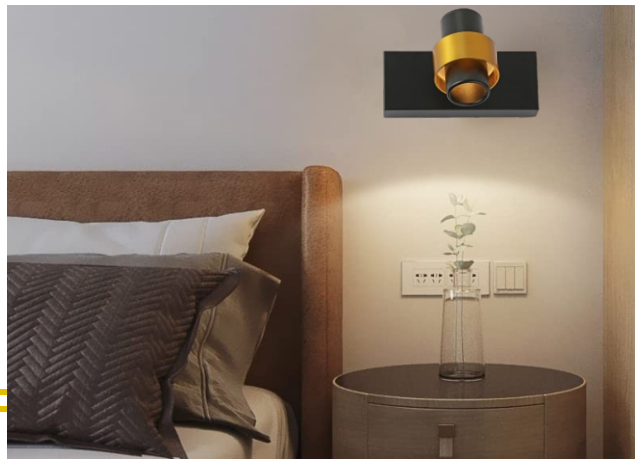

NEW ARRIVAL LIGHTS

The Modern Living

- | Product Code: 9610-2
- | Power: LED
- | Dimensions: 300mm
- | MRP: 3550/-
- | Body Color: BK+AB
- | CCT: 3000K
- | PRODUCT MATERIAL: ALUMINUM

NEW ARRIVAL LIGHTS

The Modern Living