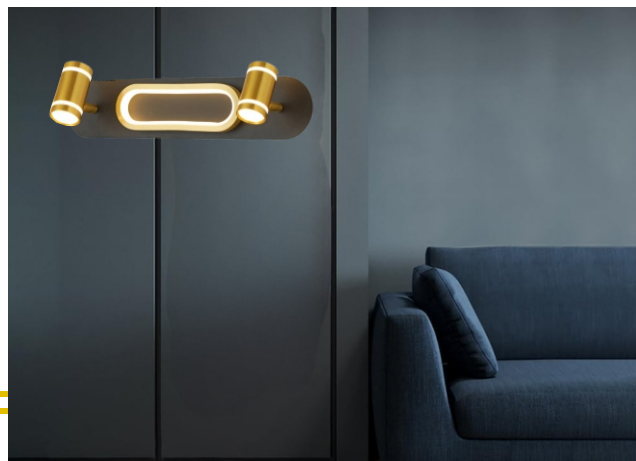

- | Product Code: 9613-S
- | Power: LED
- | Dimensions: 410MM
- | MRP: 4000/-
- | Body Color: BK+AB
- | CCT: 3000K
- | PRODUCT MATERIAL: ALUMINUM