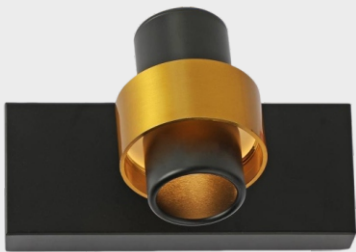

- | Product Code: 2042-1
- | Power: E27
- | Dimensions: 95*25cm
- | MRP: 4700/-
- | Body Color: WOOD
- | CCT:
- | PRODUCT MATERIAL: WOOD

NEW ARRIVAL LIGHTS

The Modern Living

- | Product Code: 2049-1 | Power: E27
- | Dimensions: 95*35mm | MRP: 4700/-
- | Body Color: WOOD | CCT:
- | PRODUCT MATERIAL: WOOD

NEW ARRIVAL LIGHTS

The Modern Living

- | Product Code: 9532-1
- | Power: LED
- | Dimensions: 420MM
- | MRP: 3200/-
- | Body Color: AB
- | CCT: 3000K
- | PRODUCT MATERIAL: ALUMINUM

NEW ARRIVAL LIGHTS

The Modern Living

- | Product Code: 9532-2
- | Power: LED
- | Dimensions: 600mm
- | MRP: 4750/-
- | Body Color: AB
- | CCT: 3000K
- | PRODUCT MATERIAL: ALUMINUM

NEW ARRIVAL LIGHTS

The Modern Living

- | Product Code: 9610-1
- | Power: LED
- | Dimensions: 120mm
- | MRP: 2100/-
- | Body Color: BK+AB
- | CCT: 3000K
- | PRODUCT MATERIAL:ALUMINUM