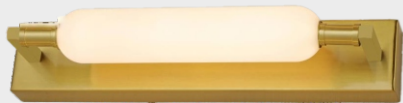

- | Product Code: 2042-1
- | Power: E27
- | Dimensions: 95*25cm
- | MRP: 4700/-
- | Body Color: WOOD
- | CCT:
- | PRODUCT MATERIAL: WOOD

NEW ARRIVAL LIGHTS

The Modern Living

- | Product Code: 2049-1 | Power: E27
- | Dimensions: 95*35mm | MRP: 4700/-
- | Body Color: WOOD | CCT:
- | PRODUCT MATERIAL: WOOD

NEW ARRIVAL LIGHTS

The Modern Living

- | Product Code: 9532-1
- | Power: LED
- | Dimensions: 420MM
- | MRP: 3200/-
- | Body Color: AB
- | CCT: 3000K
- | PRODUCT MATERIAL: ALUMINUM

NEW ARRIVAL LIGHTS

The Modern Living