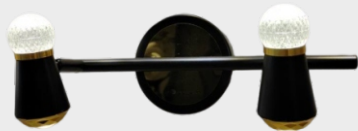

- | Product Code: 9610-3
- | Power: LED
- | Dimensions: 460mm
- | MRP: 4550/-
- | Body Color: BK+AB
- | CCT: 3000K
- | PRODUCT MATERIAL: ALUMINUM

NEW ARRIVAL LIGHTS

The Modern Living

- | Product Code: 9611-1
- | Power: LED
- | Dimensions: 180mm
- | MRP: 1850/-
- | Body Color: BK+AB
- | CCT: 3000K
- | PRODUCT MATERIAL: ALUMINUM

NEW ARRIVAL LIGHTS

The Modern Living

| Product Code: 9611-2

| Power: LED

| Dimensions: 320mm

| MRP: 3500/-

| Body Color: BK

| CCT: 3000K

| PRODUCT MATERIAL: ALUMINUM

The Modern Living

- | Product Code: 9611-3
- | Power: LED
- | Dimensions: 460mm
- | MRP: 4250/-
- | Body Color: BK
- | CCT: 3000K
- | PRODUCT MATERIAL: ALUMINUM

NEW ARRIVAL LIGHTS