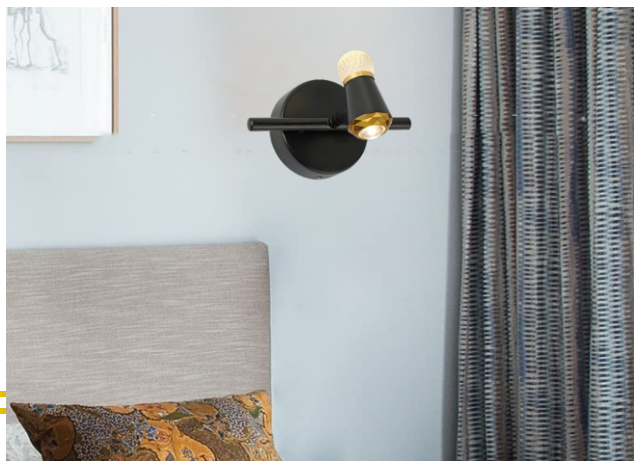

- | Product Code: 9611-1
- | Power: LED
- | Dimensions: 180mm
- | MRP: 1850/-
- | Body Color: BK+AB
- | CCT: 3000K
- | PRODUCT MATERIAL: ALUMINUM