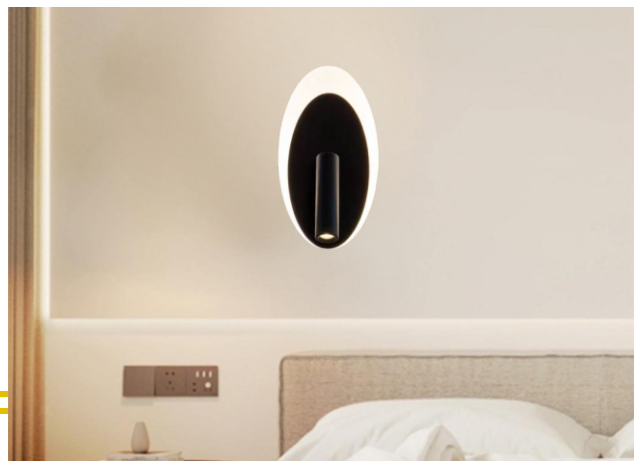

- | Product Code: A39
- | Power: LED
- | Dimensions: 200MM
- | MRP: 3100/-
- | Body Color: BK
- | CCT: 3000K
- | PRODUCT MATERIAL: ALUMINUM