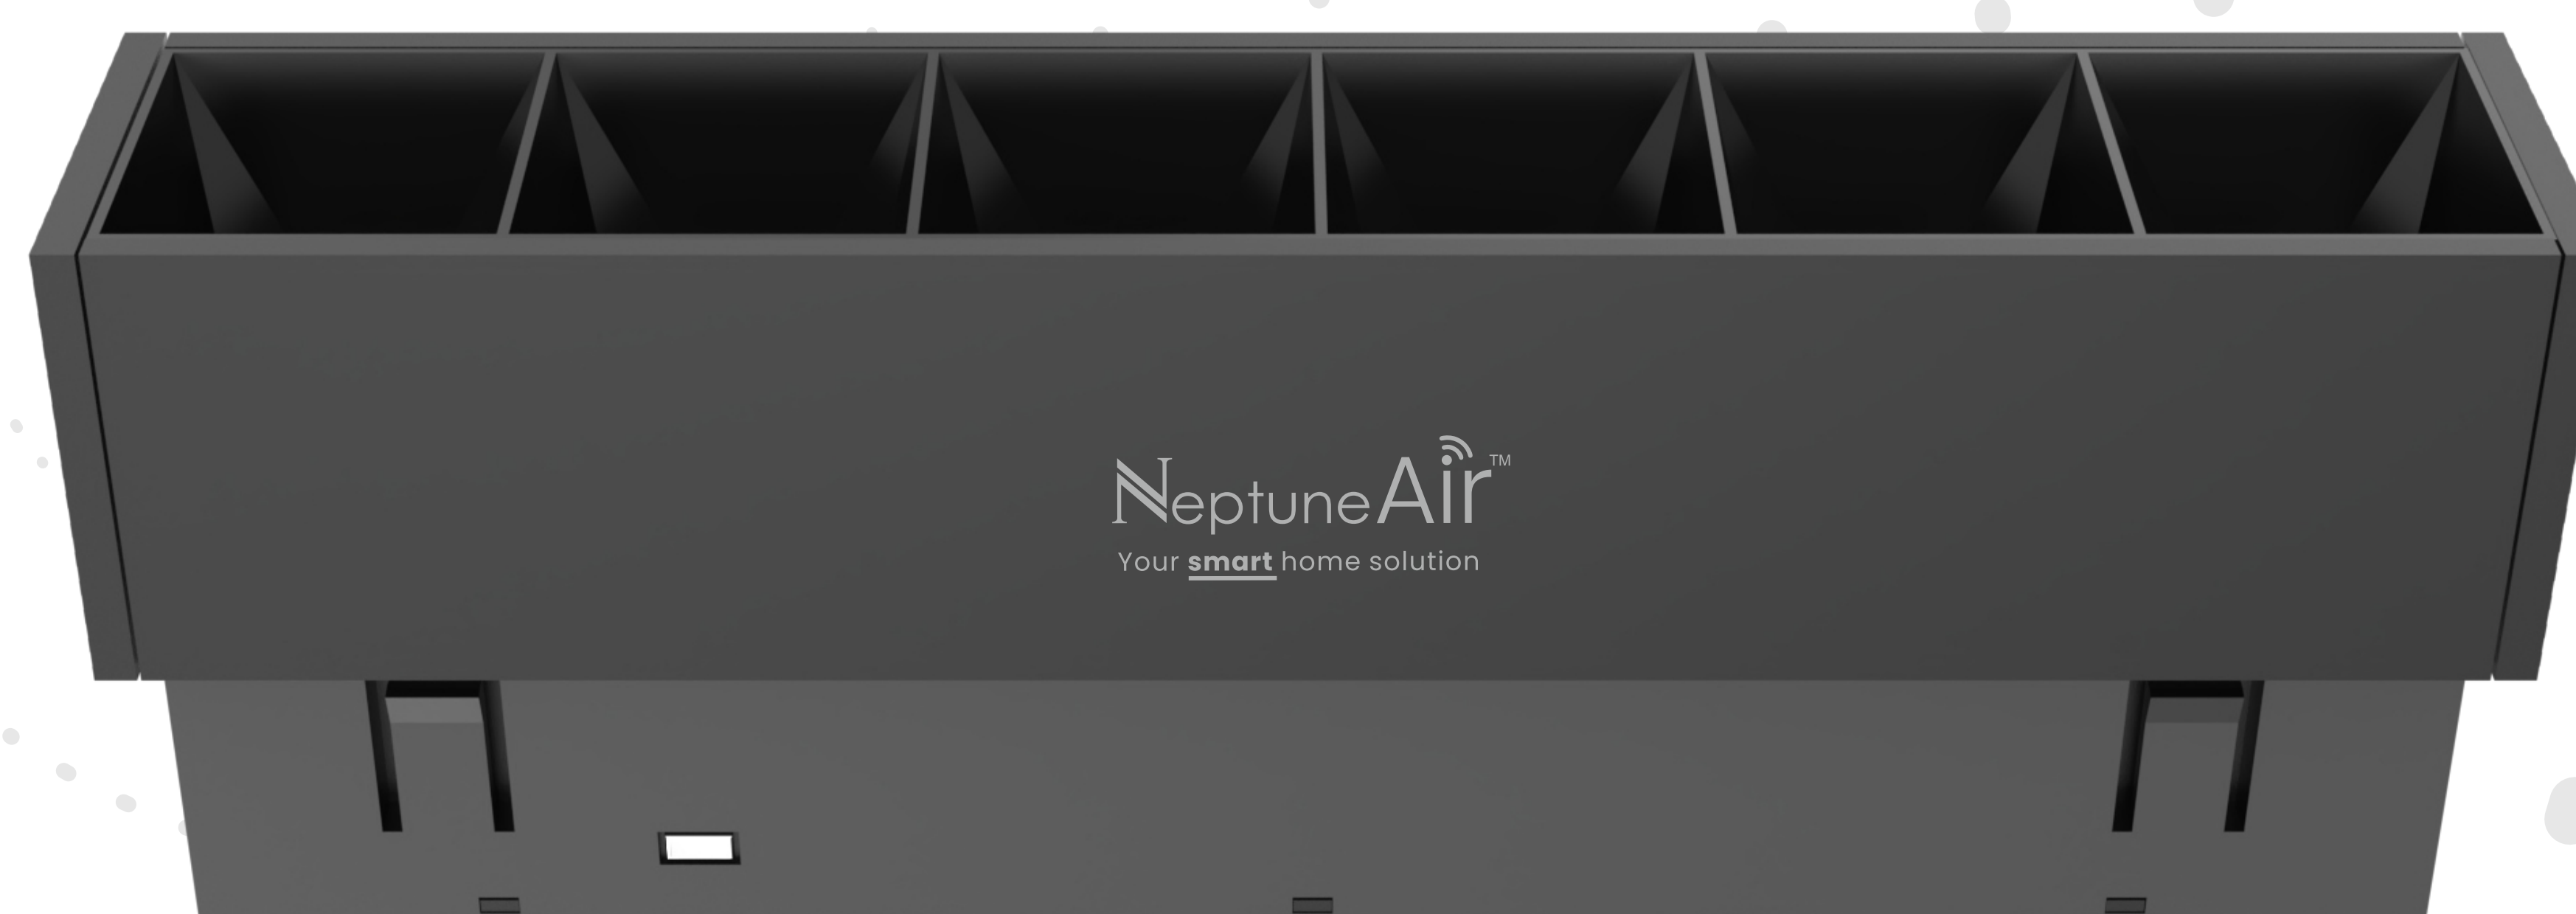

NeptuneAir™

Your **smart** home solution

Scan Download
Neptune Air APP

POWER	DIMENSION	BEAMANGLE	BODY COLOR	CCT	MRP
6W	L113*W22*H25	24°	BK	TW&D	1350
12W	L220*W22*H25	24°	BK	TW&D	1725

AIR-MT02

Powered by
Neptune **LIGHTS**