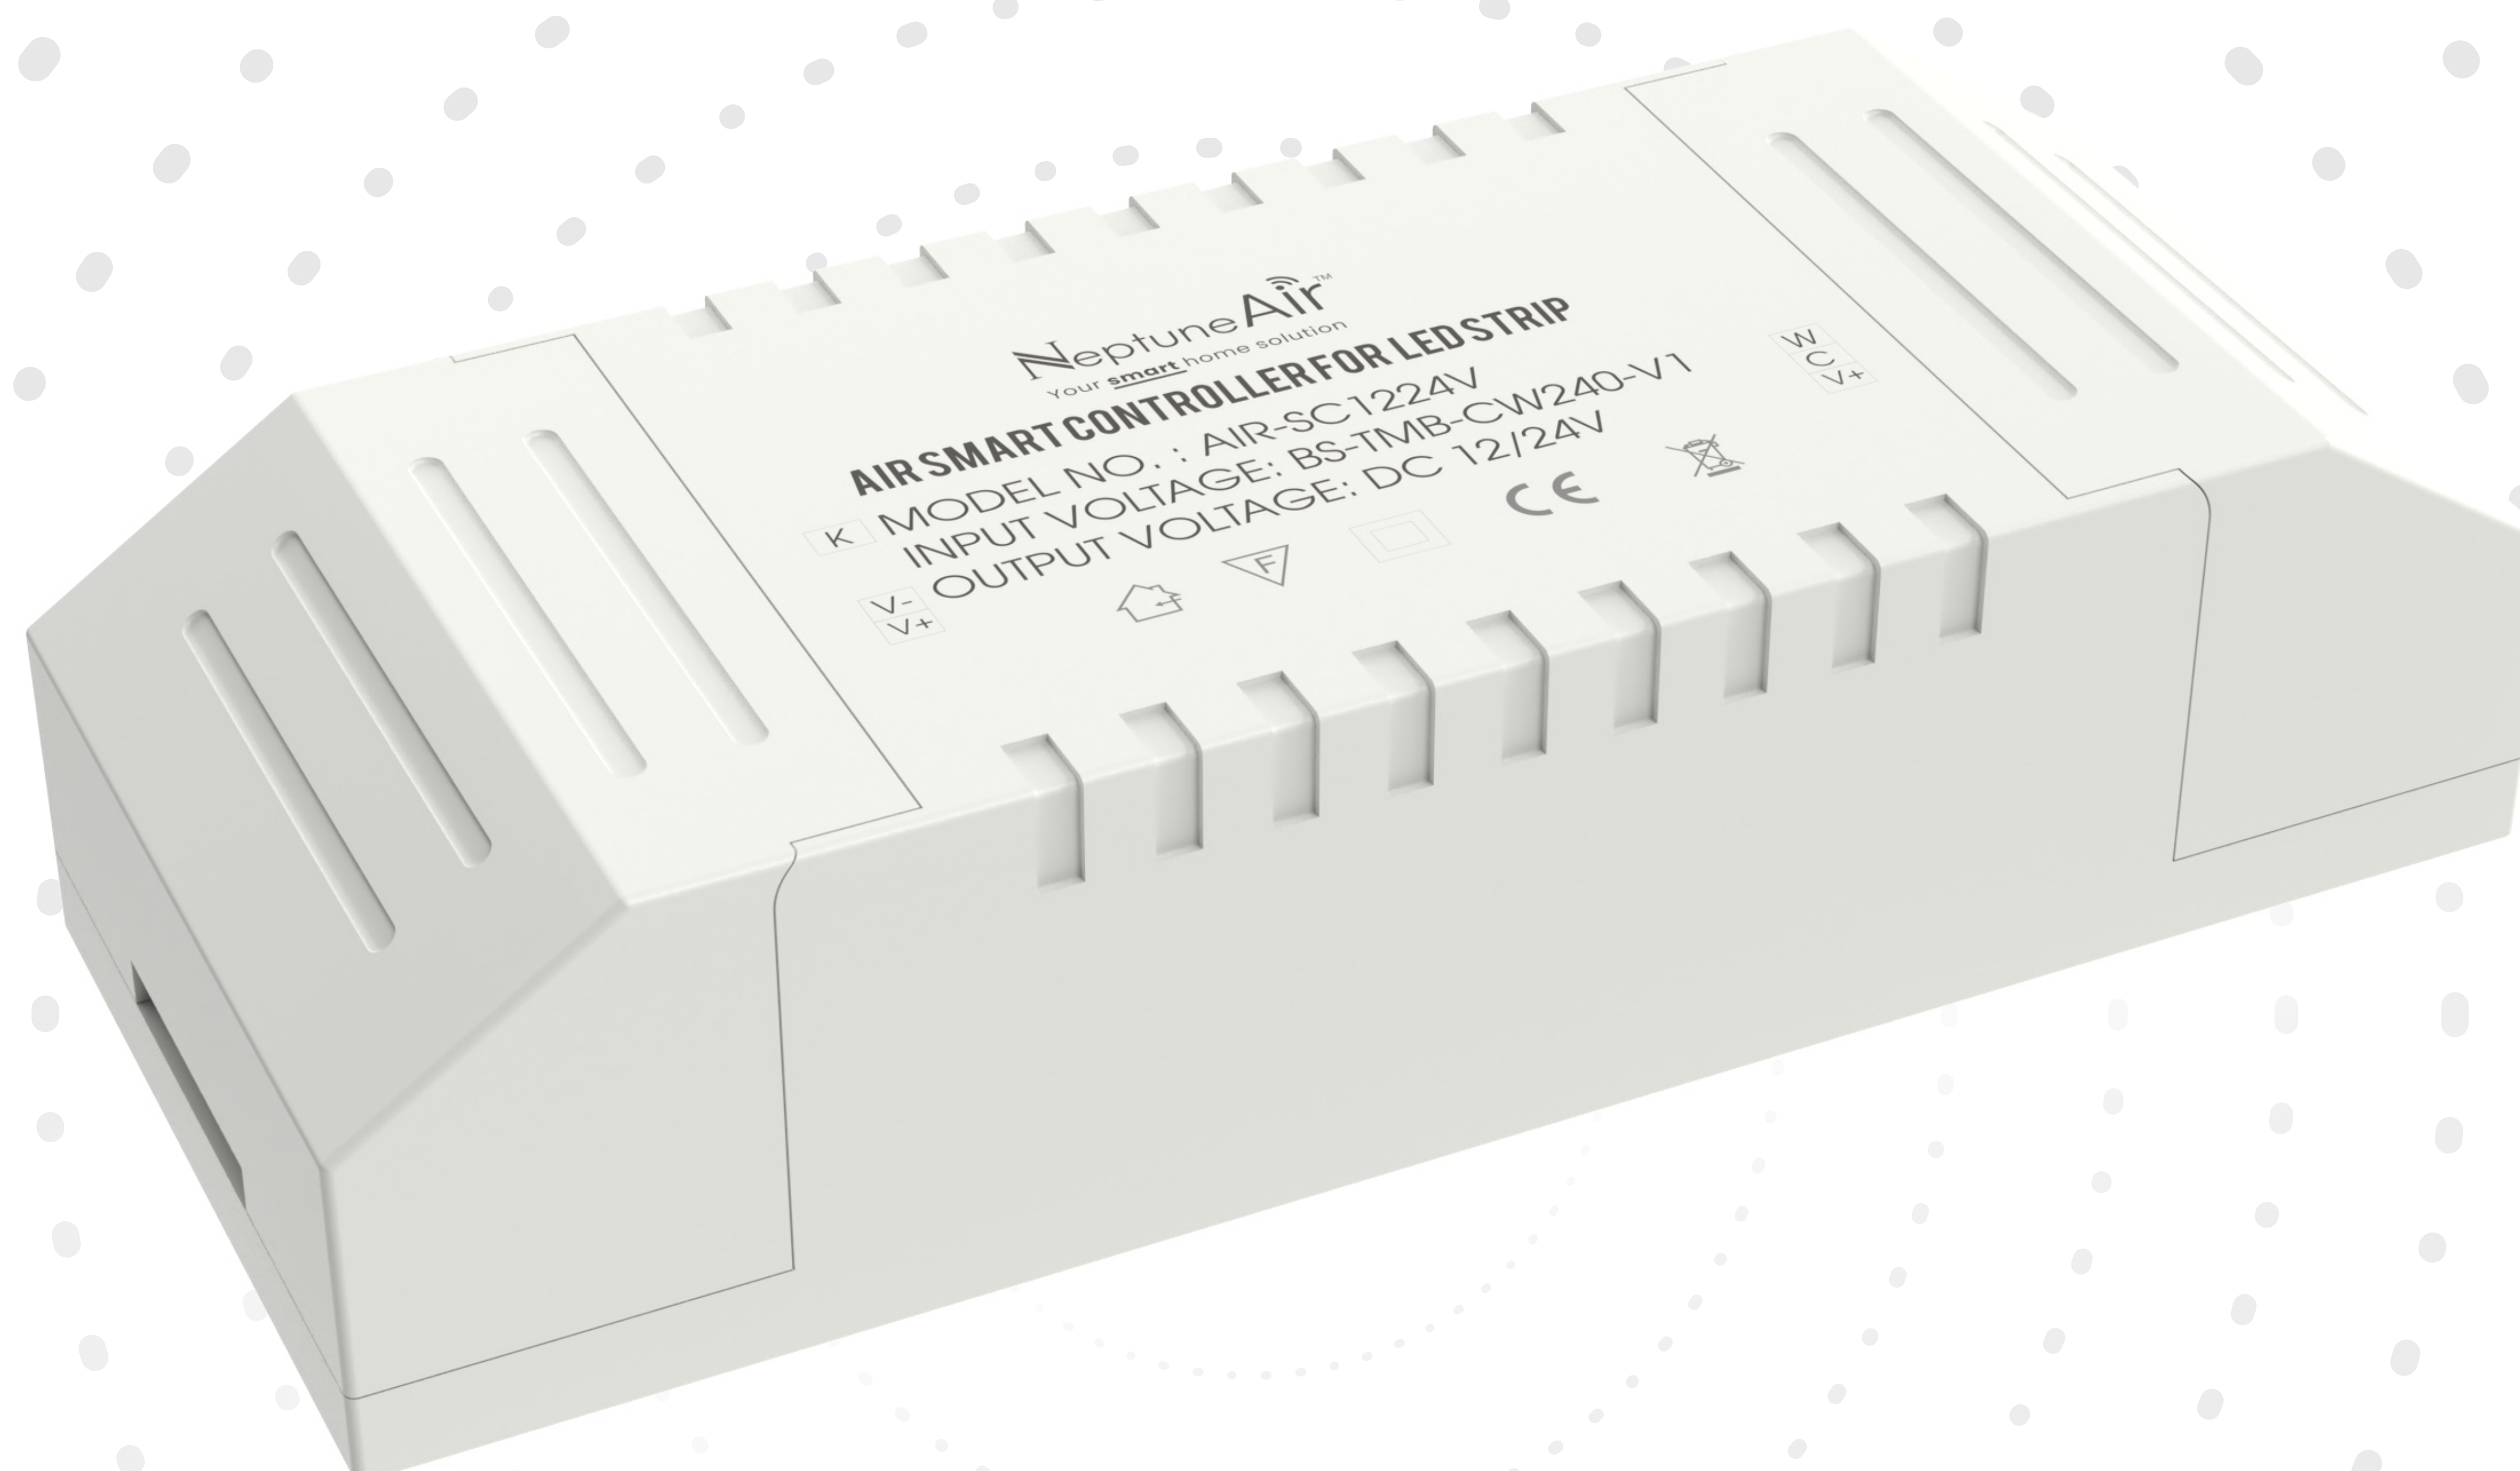

TW&D
TW&D

2225
2990

AIR-MT04

Powered by
Neptune **LIGHTS**

NeptuneAir™
Your smart home solution

Scan Download
Neptune Air APP

AIR SMART CONTROLLER FOR LED STRIP

MODEL NO	OUTPUT VOLTAGE	POWER	MRP
AIR SC1224V	DC 12/24V	MAX. 120W	1100/-

NOTE : Separate Power Supply Needed

Powered by
Neptune **LIGHTS**

NeptuneAir™

Your **smart** home solution

Scan Download
Neptune Air APP

AVAILABLE ON,

Powered by
Neptune **LIGHTS**

Neptune Air™

Your **smart** home solution

Scan Download
Neptune Air APP

- 1.No network required、Wireless control
- 2.Voice control
- 3.Scene function

PRODUCT PARAMETERS

Model:	VS-Y01-2.4G
Input Voltage:	DC3V
Battery:	AAA*2(7#*2)